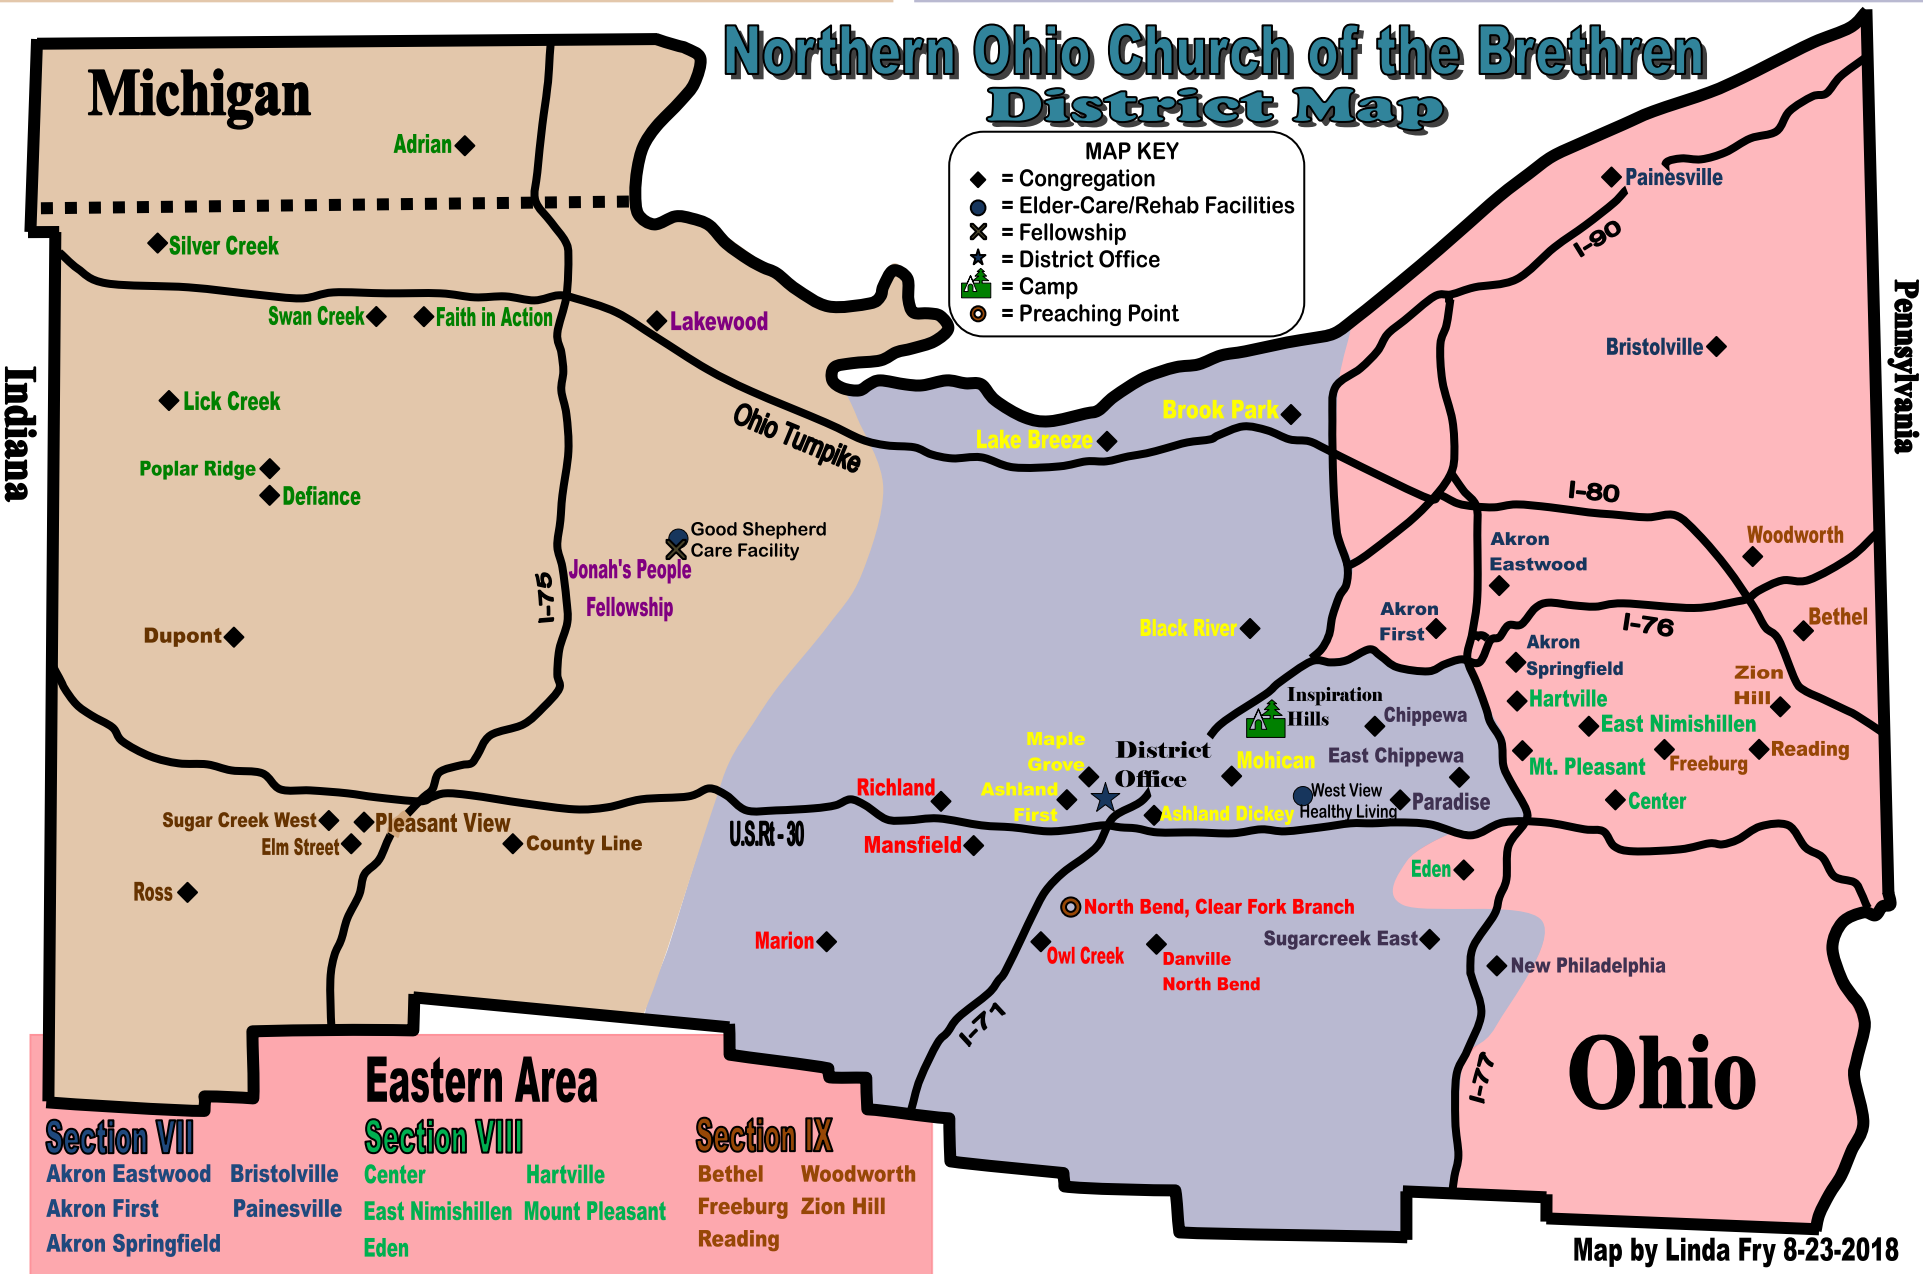

Western Area

Section I

Adrian
Defiance
Lick Creek
Swan Creek

Poplar Ridge
Faith in Action
Silver Creek

Section II

County Line Pleasant View
Dupont Ross
Elm Street Sugar Creek West

Section III

Lakewood
Jonah's People
Fellowship

Central Area

Section IV

Danville North Bend
Clear Fork Branch
Mansfield

Marion
Owl Creek
Richland

Section V

Ashland First
Ashland Dickey
Black River
Brook Park

Lake Breeze
Maple Grove
Mohican

Section VI

Chippewa Paradise
East Chippewa Sugarcreek East
New Philadelphia

Northern Ohio Church of the Brethren District Map